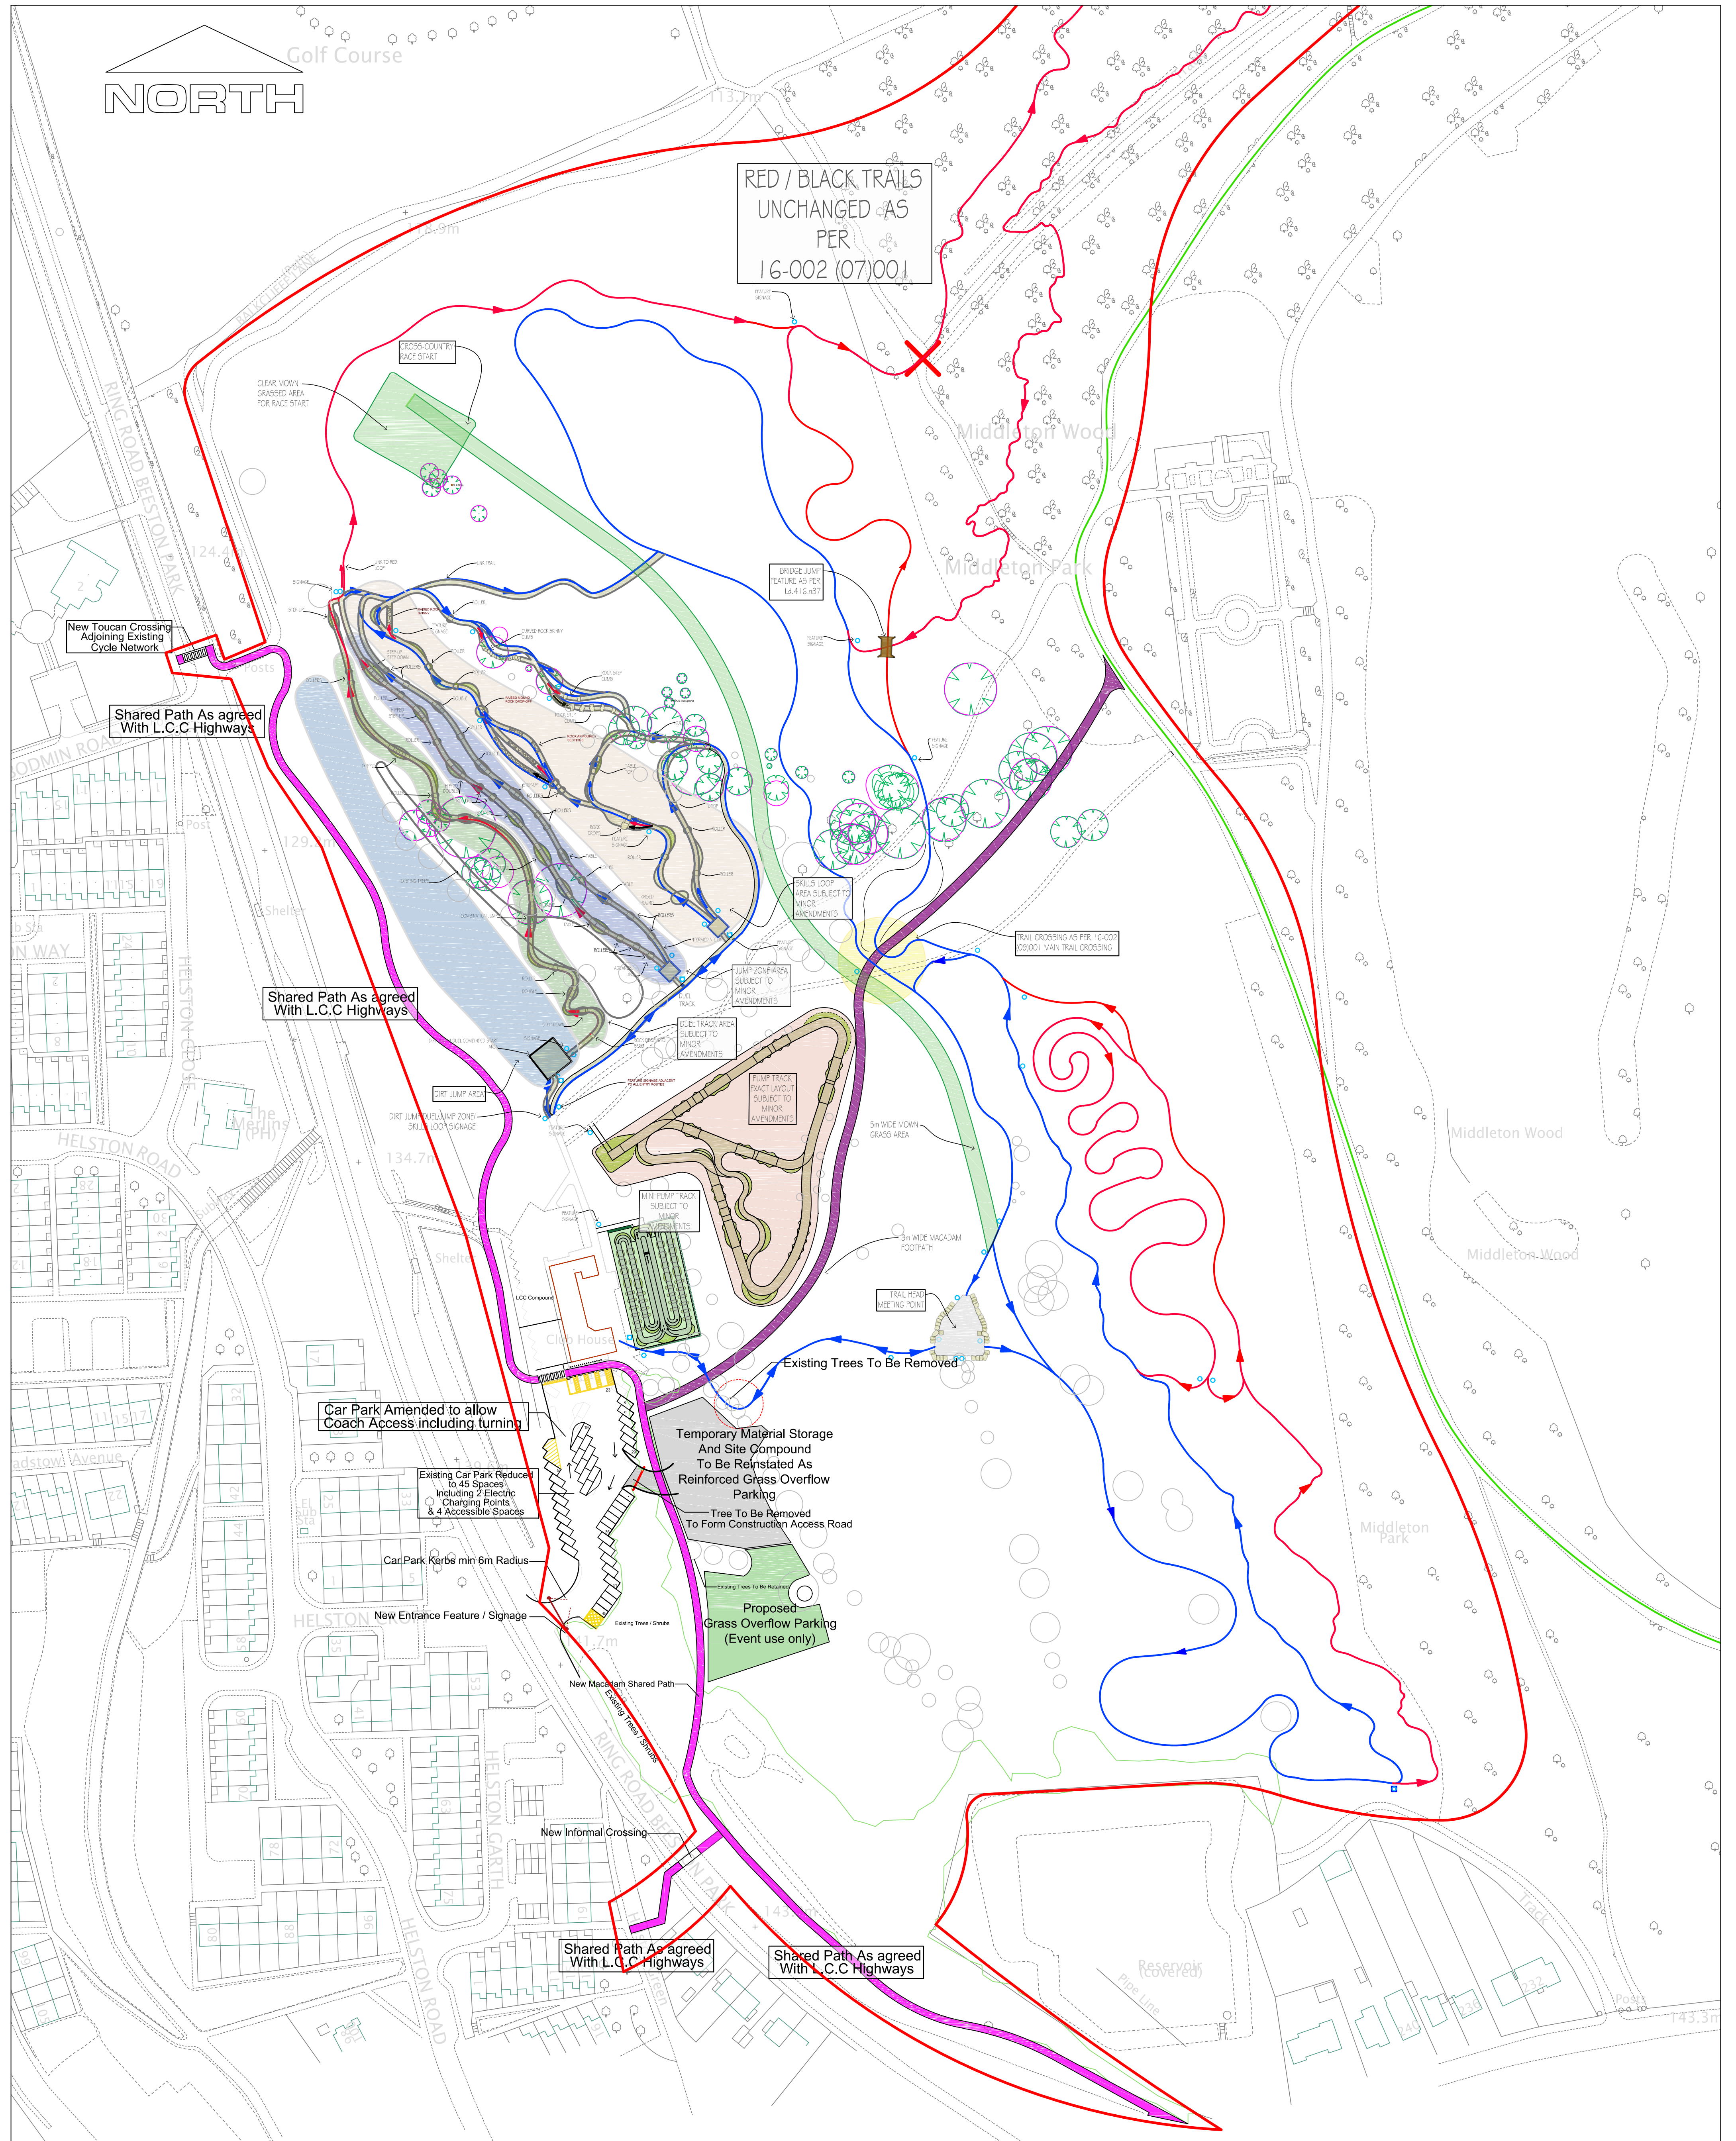

Golf Course

RED / BLACK TRAILS
UNCHANGED AS
PER
16-002 (07/00)

**Redevelopment of Middleton Park golf course:
Leeds Urban Bike Park & Bike Hub**

"You are not permitted to copy, sub licence, distribute or sell any of this data to third parties at anytime"

Legend			
Foot Path	Blue Trail	Trail Signage (approximate)	Feature Bridge
Shared Path	Red Trail	Tree Canopies (approximate)	
	Black Trail		

Revision number	Date	Description
01	01.03.17	Proposed Car Parking Amended Red Ring Boundary Added

Environment and Housing
Parks & Countryside
7th Floor West
Merion House
110 Merion Centre
Leeds
LS2 8DT

Project: Redevelopment of Middleton Park golf course:
Leeds Urban Bike Park & Bike Hub

Title: Revised Site Plan (South West)

Drawn: SF / KO	Scale: 1:1000 @ A1	Date: 08/02/17	Checked: S.F
Drawing Number: LD 416.n41		Revision: 0